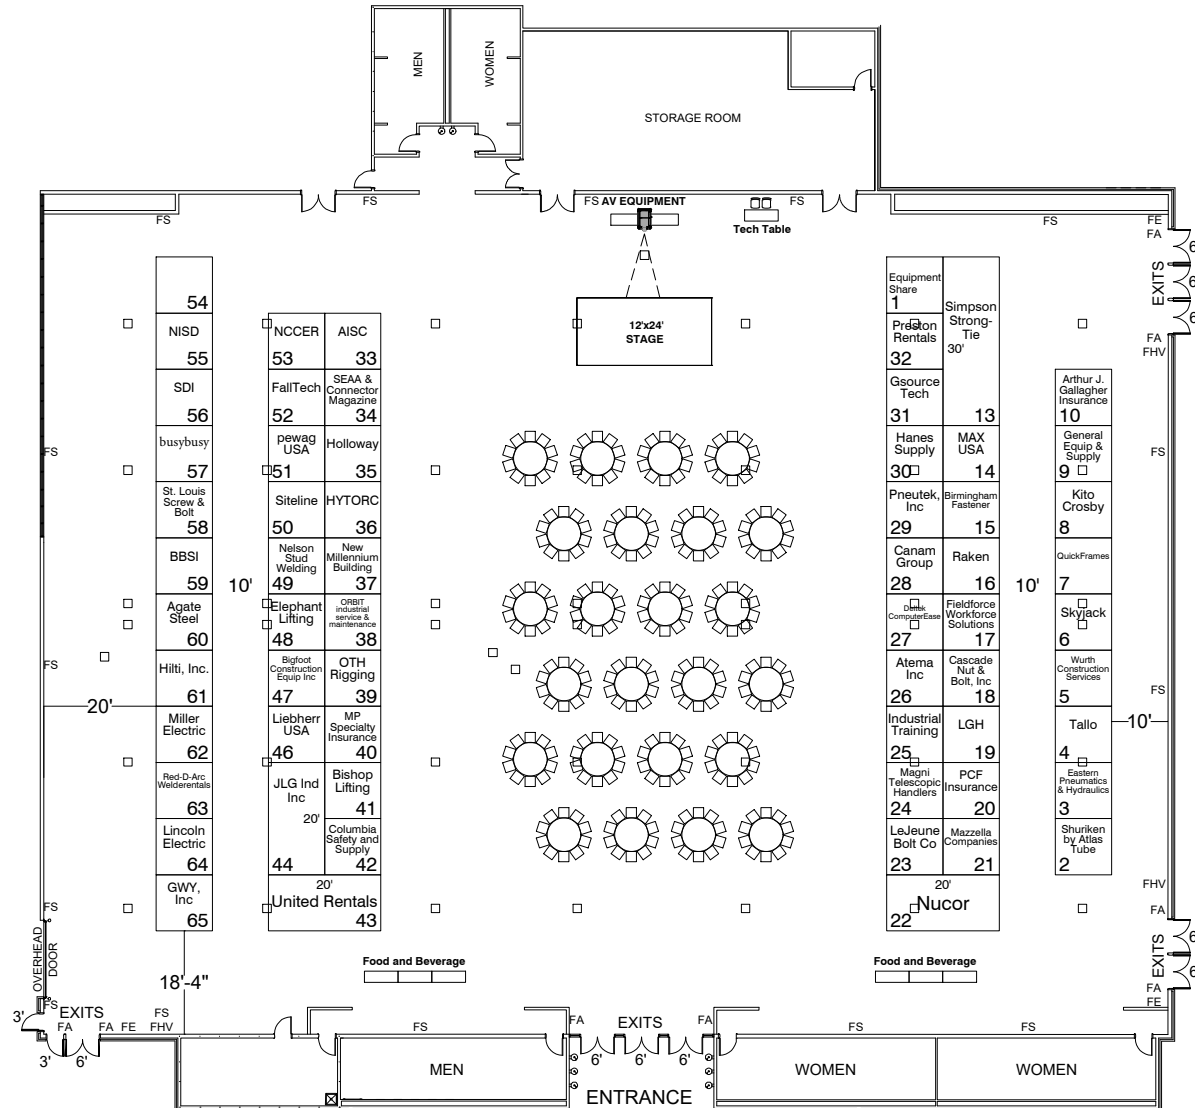

SEAA 2024 CONVENTION & TRADE SHOW

APRIL 2-5, 2024

RENAISSANCE GLENDALE - MEDIA CENTER
GLENDALE, ARIZONA

Event

SEAA 2024

April 2-5, 2024

Facility

Renaissance Glendale

9495 W. Coyotes Blvd.
Glendale, AZ

Hall: Media Center

Notes

Inventory as of 03/19/2024

Dimension	Qty
10'x10'	58
10'x20'	3
10'x30'	1

Totals: 62

Aisle Width 10' unless noted

Ceiling Height 35'

☐ = Electrical Access
☐ = Column

*FLOOR PLAN IS SUBJECT TO CHANGE AND FIRE MARSHALL APPROVAL.

Scale

HERITAGE

620 Shenandoah Ave. St. Louis, MO 63104
Phone (314) 534-8500 Fax (314) 533-0906

Sales Exec: Steve Rowe

Job Number: 625083

APPROXIMATE SQUARE FOOTAGE: 29,000